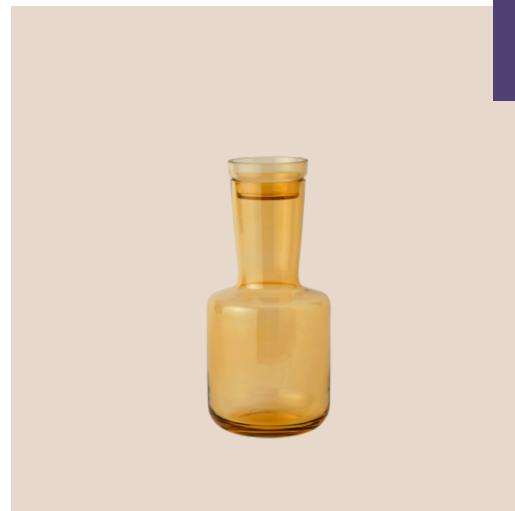

— Broberg & Ridderstråle

Designed by	Broberg & Ridderstråle / 2021
About the designer	Broberg & Ridderstråle are Swedish designers and architectural partners. Their work combines aesthetic rationality with a touch of humor and wit. Both Mats Broberg and Johan Ridderstråle graduated from Konstfack University of Design with honors and have been awarded the Swedish Art Council's working grant. Their work has been exhibited in Tokyo, Milan, and London.
Environment	Indoor
Country of Production	Poland
Preassembled	Yes.
Description	With its shapes inspired by modernist still life paintings yet interpreted in contemporary shapes and colors, the Raise Carafe has an inviting expression that encourages interaction when in use. Use the different colors together with the glasses for a unique and playful table setting.
Material	Mouth-blown clear or colored glass.
Cleaning & Care	To care for and prolong the life of the Raise Carafe & Glass, we recommend hand-wash as this is the gentlest way of cleaning them. The Raise Carafe & Glass are dishwasher safe, but over time, this will tear on the glass clearness which can be avoided by washing them in hand. Not suitable for hot beverages or dishwasher program above 55c. Due to the glassware's handmade nature that leads to varying weight and thickness of each piece, we do not recommend stacking more than four glasses on top of each other.
Additional information	Vol. 1 liter / 33.8 oz